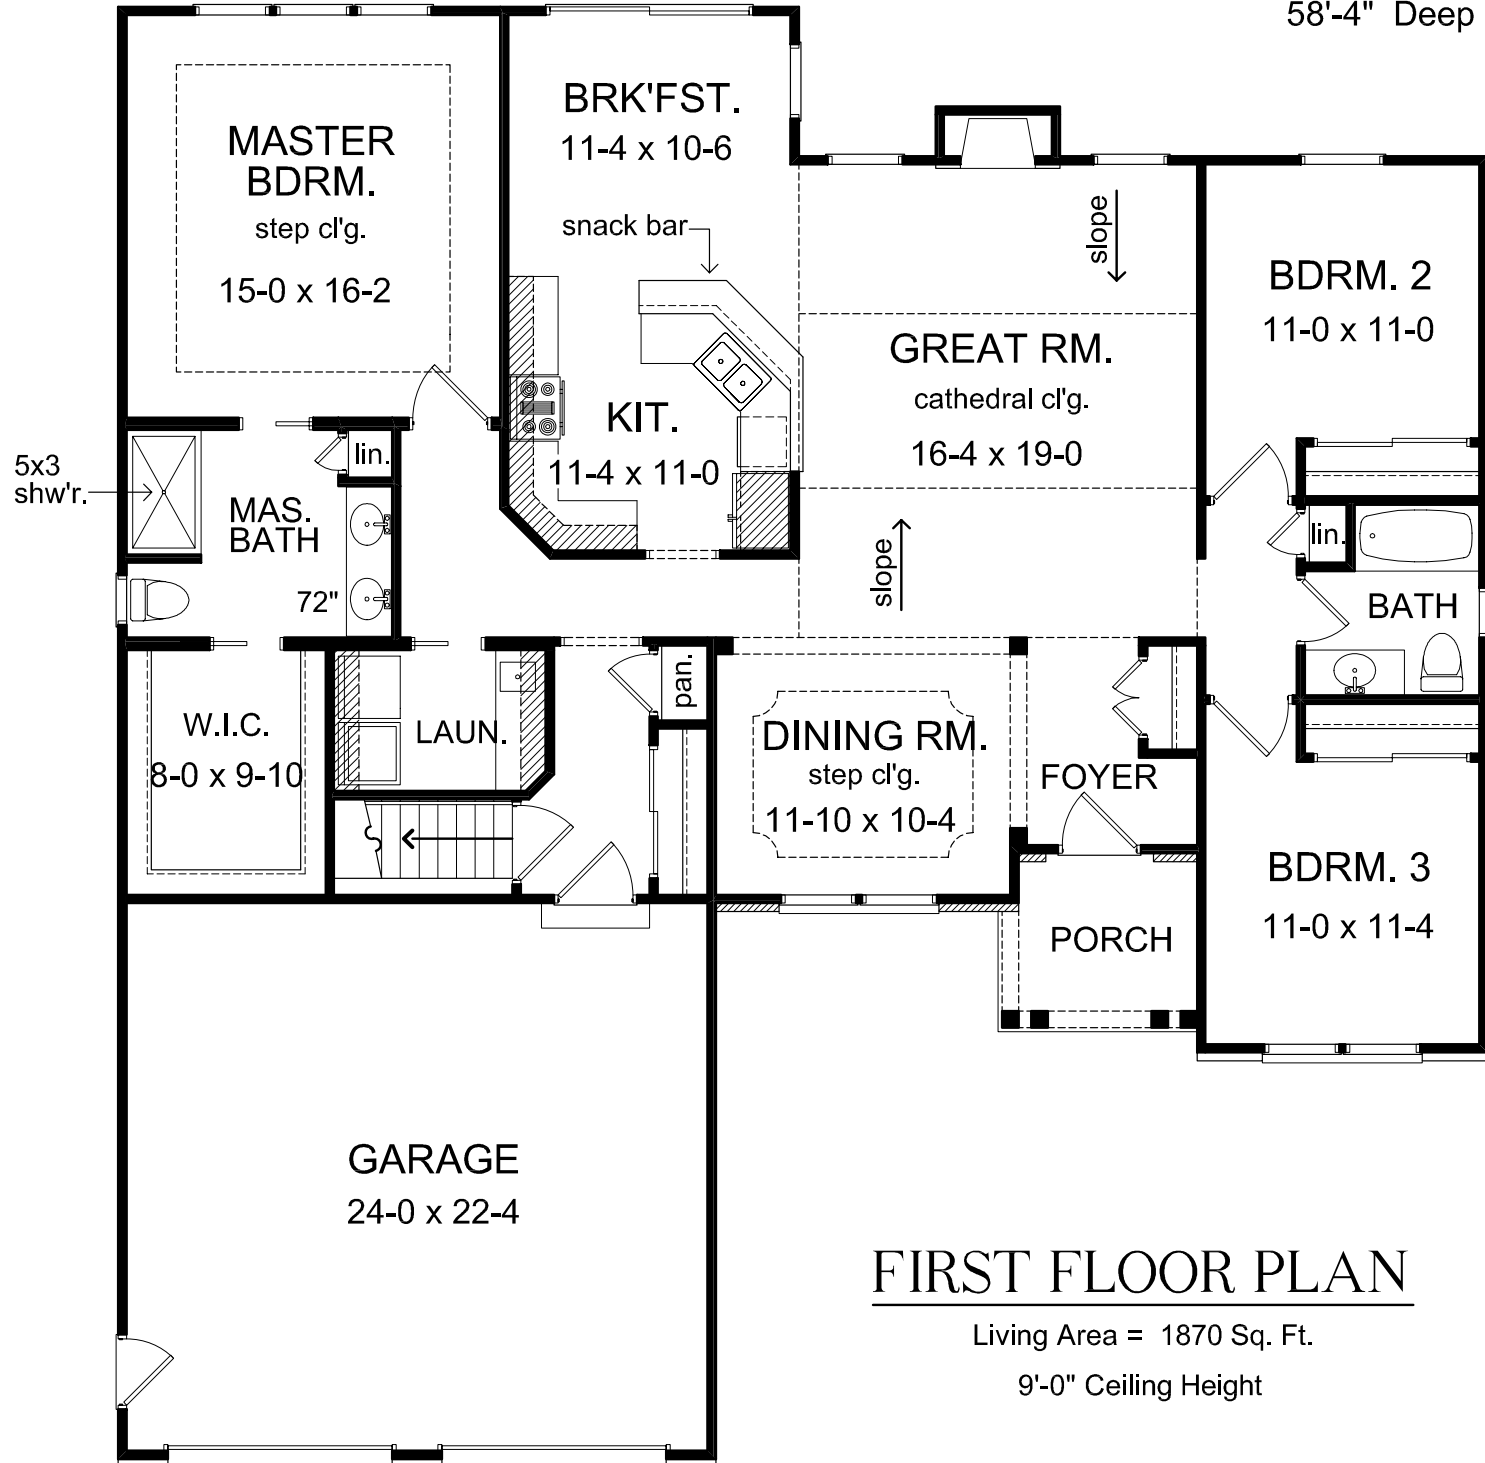

FRONT ELEVATION

55'-0" Wide
58'-4" Deep

FIRST FLOOR PLAN

Living Area = 1870 Sq. Ft.

9'-0" Ceiling Height